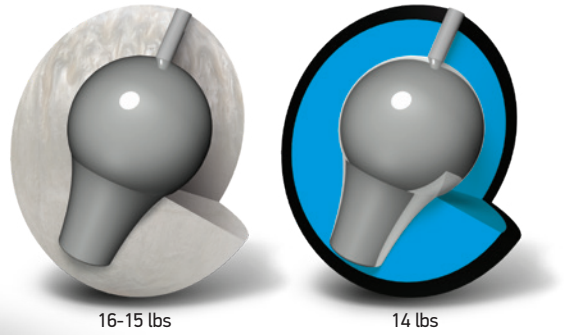

# IVORY RHINO PRO™

**Part Number** 60-108239-93X  
**Performance** Advanced / Flip / 62  
**Color** Ivory  
**Core** Vintage Light Bulb  
**Coverstock** HK22 - Activator Plus 3.0 Pearl  
**Cover Type** Pearl Reactive  
**Finish** 500, 1000, 1500 Siaair / Crown Factory Compound  
**Weights** 16-12 lbs.  
**Warranty** Two years from purchase date

	16 lbs	15 lbs	14 lbs	13 lbs	12 lbs
<b>RG</b>	2.517	2.568	2.585	2.574	2.597
<b>DIFF</b>	0.044	0.032	0.032	0.040	0.040