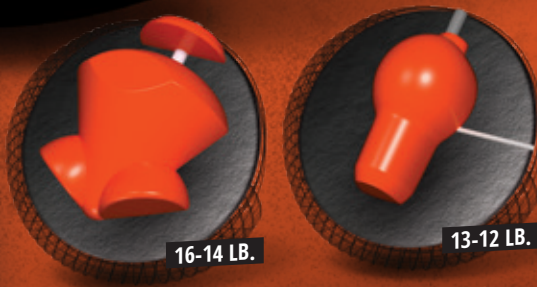

# BLACK WIDOW 2.0™

**PERFORMANCE:** Upper Mid  
**PART NUMBER:** 60-106426-93X  
**COLOR:** Black / Red  
**CORE:** Gas Mask  
**COVERSTOCK:** Aggression Solid  
**COVER TYPE:** Solid Reactive  
**FINISH:** 500, 1000, 2000 Siaair Micro Pad  
**WEIGHTS:** 16-12 Pounds  
**LANE CONDITION:** Medium to heavy oil  
**REACTION:** Aggressive backend  
**WARRANTY:** Two years from purchase date

	16 lb	15 lb	14 lb	13 lb	12 lb
RG	2.510	2.500	2.500	2.589	2.612
DIFF	0.048	0.058	0.056	0.043	0.043
ASY	0.015	0.016	0.016	0.011	0.011

**HAMMERBOWLING.COM**

©2020 Hammer Bowling • Item #10-095300-594 • Form #1020-13